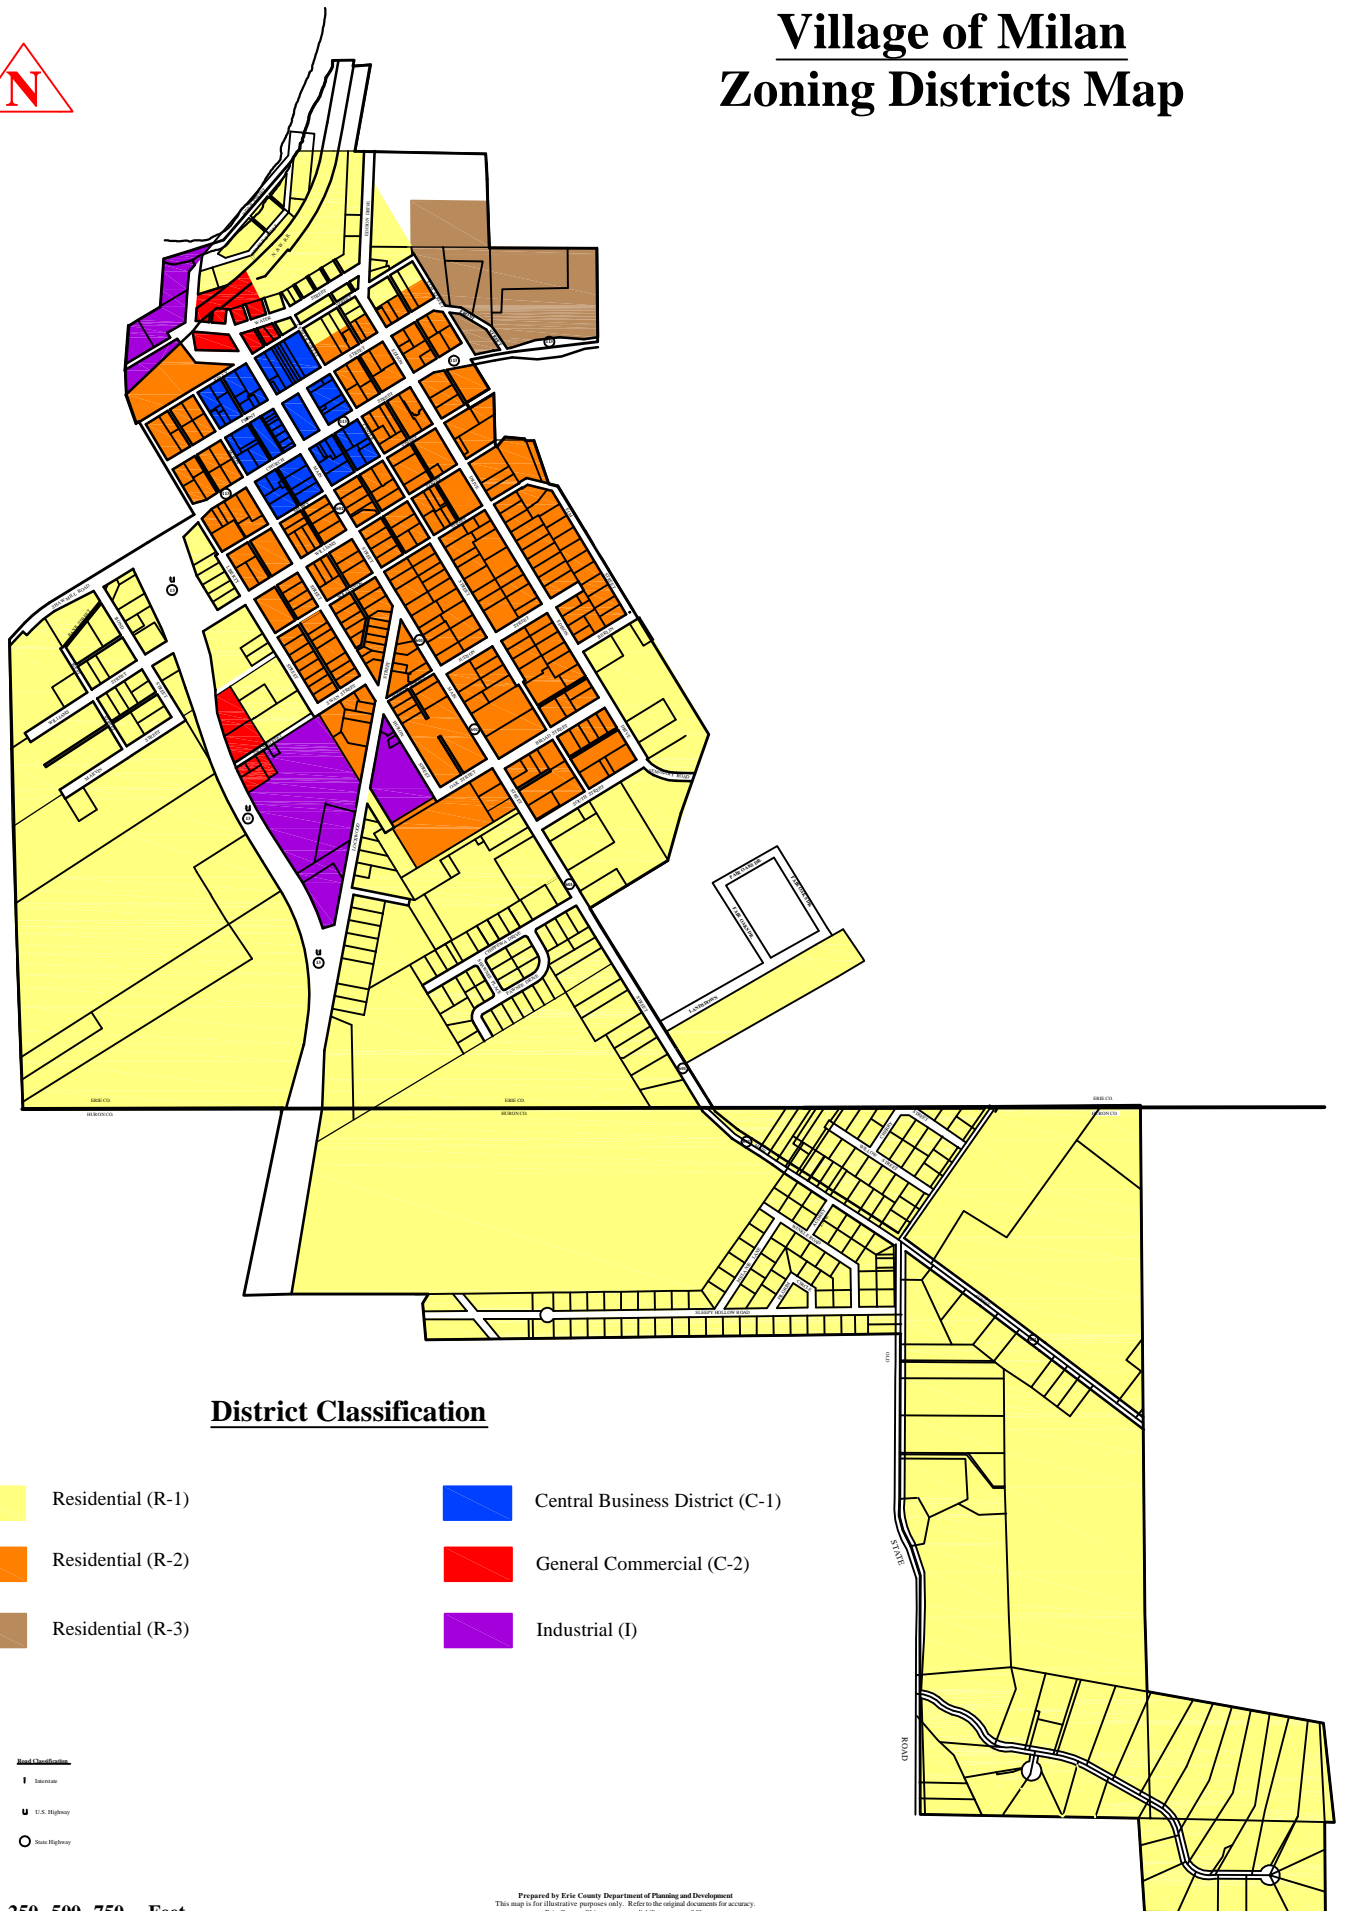

Village of Milan Zoning Districts Map

District Classification

Residential (R-1)	Central Business District (C-1)
Residential (R-2)	General Commercial (C-2)
Residential (R-3)	Industrial (I)

Map Symbols

- Water
- U.S. Highway
- State Highway

0 250 500 750 Feet